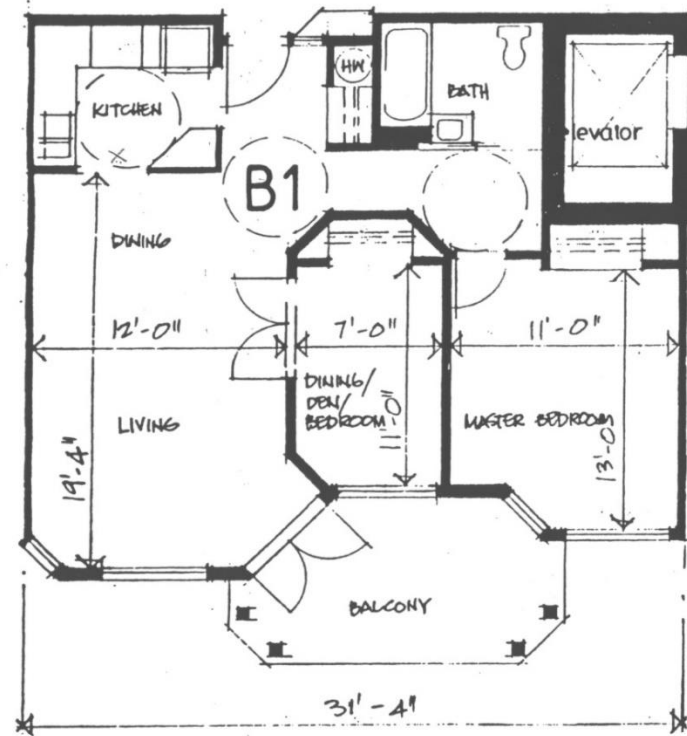

"A" Suite

1 Bedroom

589 Square feet

Average price: \$263,758.

Monthly maintenance fee: \$431.62

Total: 7 Units in building

"B1" Suite

1 Bedroom with Den

716 Square feet

Average price: \$309,162.

Monthly maintenance fee: \$509.65

Total: 3 Units in building