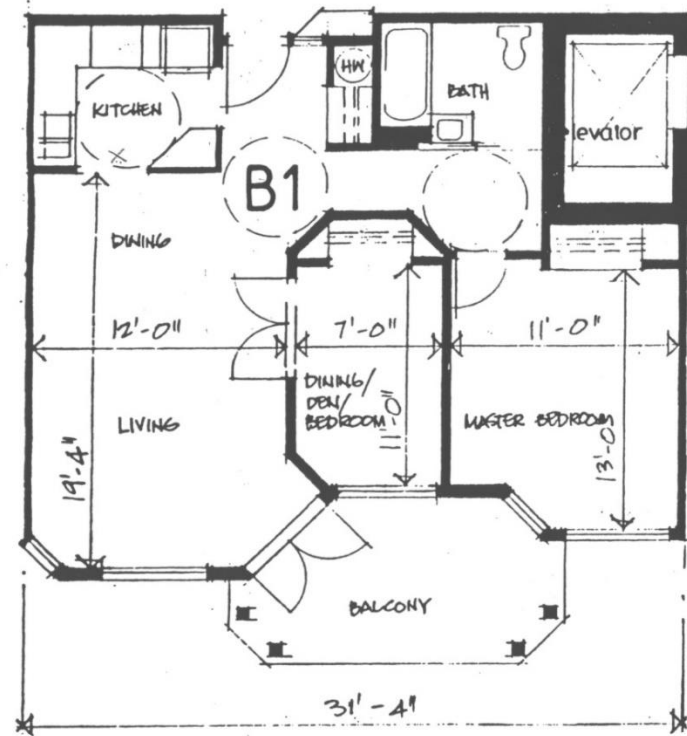

**"A" Suite**

1 Bedroom

589 Square feet

Average price: \$255,124.

Monthly maintenance fee: \$281.89

Total: 7 Units in building

**"B1" Suite**

1 Bedroom with Den

716 Square feet

Average price: \$299,186.

Monthly maintenance fee: \$329.14

Total: 3 Units in building