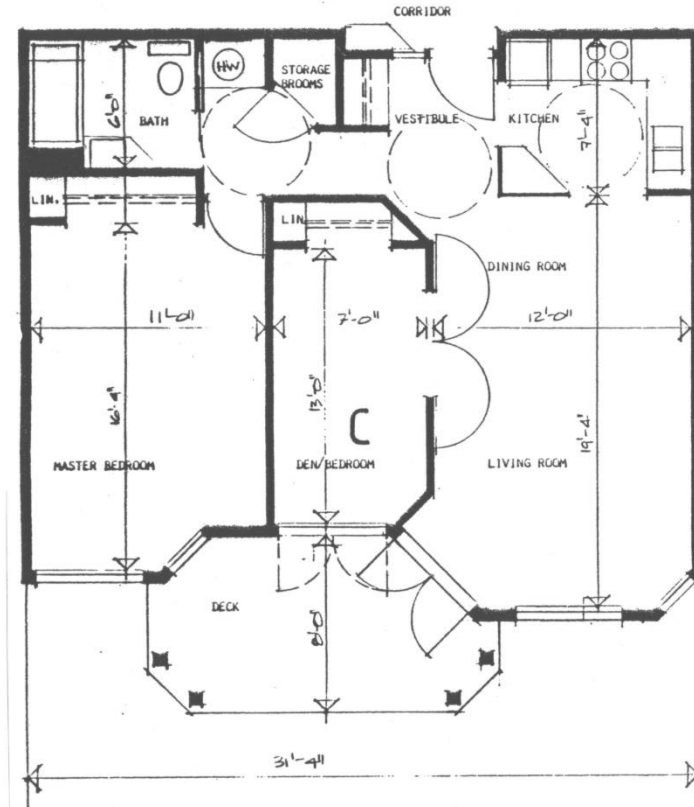

"B" Suite

1 Bedroom with Den

726 Square feet

Average price: \$314,974.

Monthly maintenance fee: \$329.14

Total: 5 Units in building

"C" Suite

1 Bedroom with Den

783 Square feet

Average price: \$348,425.

Monthly maintenance fee: \$360.34

Total: 2 Units in building