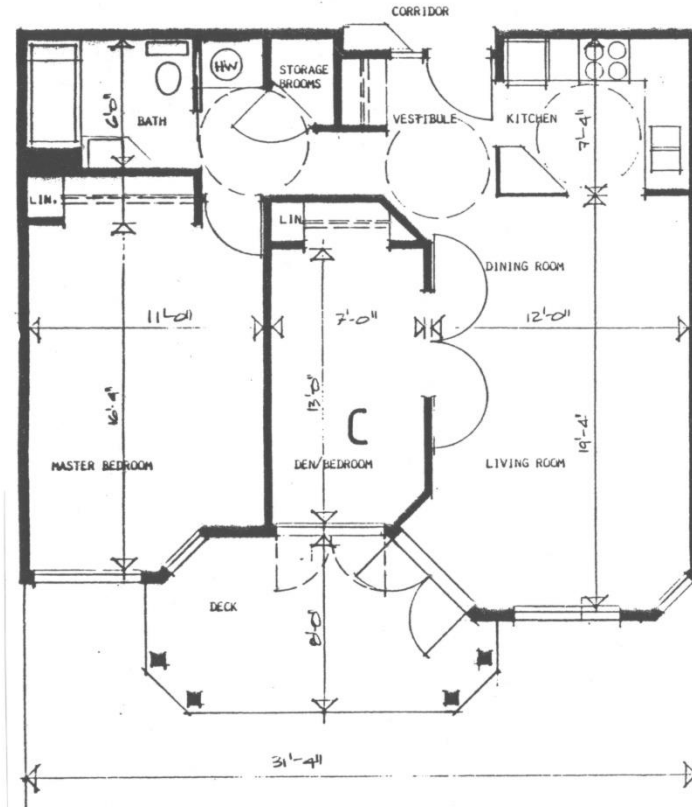

“B” Suite

1 Bedroom with Den

726 Square feet

Average price: \$325,660.

Monthly maintenance fee: \$509.65

Total: 5 Units in building

“C” Suite

1 Bedroom with Den

783 Square feet

Average price: \$360,440.

Monthly maintenance fee: \$561.18

Total: 2 Units in building