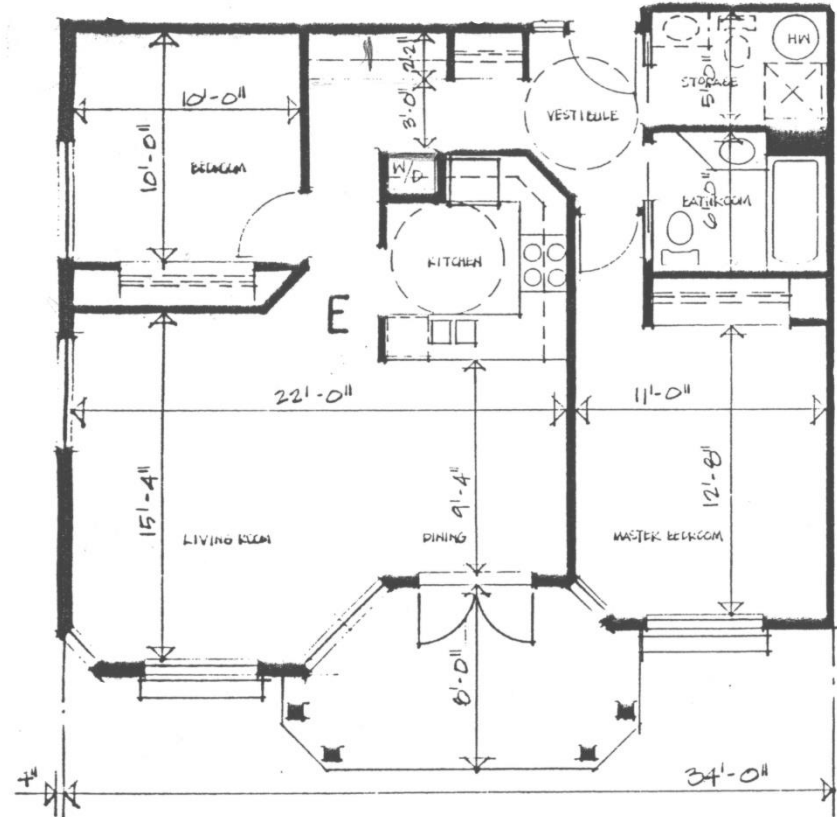

"D" Suite

2 Bedroom or 1 Bedroom + Den

852 Square feet

Average price: \$391,582.

Monthly maintenance fee: \$419.12

Total: 13 Units in building

"E" Suite

2 Bedroom - Corner

925 Square feet

Average price: \$421,953.

Monthly maintenance fee: \$454.05

Total: 12 Units in building