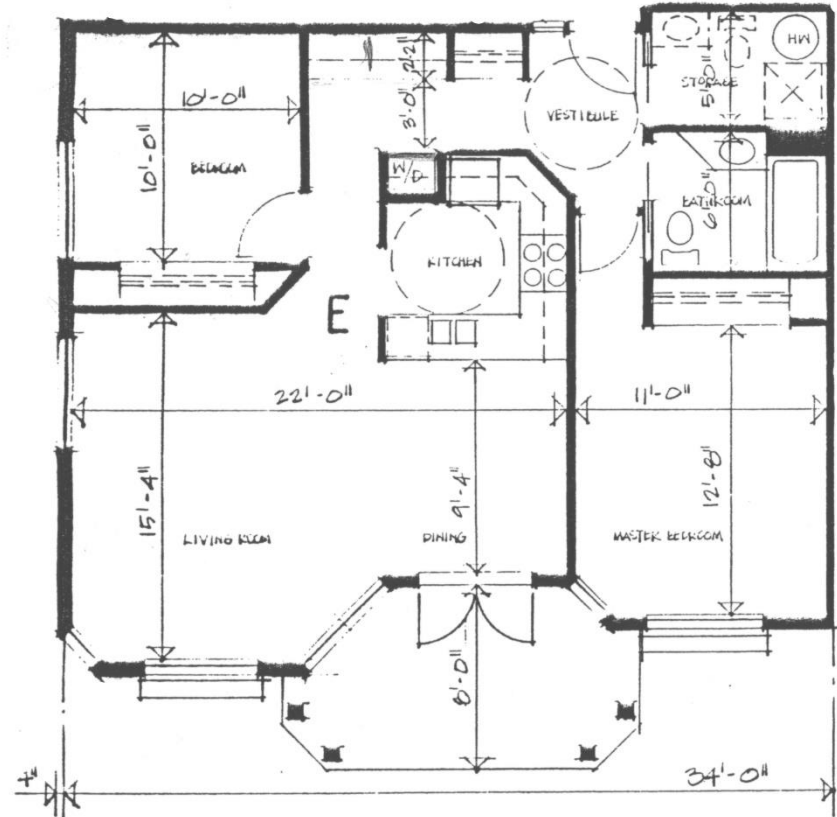

"D" Suite

2 Bedroom or 1 Bedroom + Den

852 Square feet

Average price: \$378,742.

Monthly maintenance fee: \$375.70

Total: 13 Units in building

"E" Suite

2 Bedroom - Corner

925 Square feet

Average price: \$420,112.

Monthly maintenance fee: \$401.94

Total: 12 Units in building